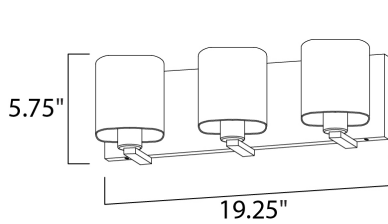

PRODUCT DESCRIPTION

Satin White bands of cased glass wrap around each lamp creating a soft ribbon of light. Back plates finished in Polished Chrome or Satin Nickel complement the majority of bath fittings.

MEASUREMENTS

DIMENSION : 19.25" W x 5.75" H x 5.5" Ext
 BACK PLATE : 19.25" W x 5.5" H x 2.75" HCO
 HANGING WEIGHT : 4.99 lb

LAMPING

INPUT VOLTAGE : 120V
 BULB : 60W Incandescent E26 Medium , 180W Total
 BULB INCLUDED : (Not Included)
 DIMMABLE : Yes