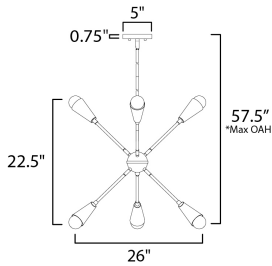

PRODUCT DESCRIPTION

A classic mid-century look, the Lovell collection features two sizes of sputnik chandeliers and streamlined sconces perfect for bath vanity applications. Available in a Black/Satin Brass finish combination. Light bulbs nest inside the metal cones to become an element of the design.

*max overall height

MEASUREMENTS

- DIMENSION : 26" W x 22.5" H
- MAX OAH : 57.5" OAH
- CANOPY : 5" W x 0.75" H
- HANGING WEIGHT : 4.94 lb

LAMPING

- INPUT VOLTAGE : 120V
- BULB : 60W Incandescent E26 Medium , 360W Total
- BULB INCLUDED : (Not Included)
- DIMMABLE : Y

FINISHES OPTION

- Black / Satin Brass (BKSB)

MATERIAL

Steel

RATINGS

ULDry Location

ADDITIONAL

SLOPE: 60
 OPERATING TEMPERATURE:
 -20°C (-4°F), 40°C (104°F)