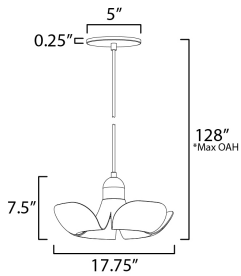

PRODUCT DESCRIPTION

Incurved metal petals of Storm Grey or White finish with Satin Brass caps make oversized biophilic light fixtures. Available as wall sconces or pendants, the various configurations provide playful forms both nostalgic or youthful. Pair with a white G25 lamp or reflector lamp to complete the look.

MEASUREMENTS

DIMENSION : 17.75" L x 17.75" W x 7.5" H
 MAX OAH : 128" OAH
 CANOPY : 5" W x 0.25" H x 5" L
 HANGING WEIGHT : 3.96 lb

LAMPING

INPUT VOLTAGE : 120V
 LUMENS : 320 Rated (260 Del.)
 BULB : 4W LED E26 Medium , 4W Total
 BULB INCLUDED : (Included)
 DIMMABLE : Y
 CRI : 90 CRI
 COLOR_TEMP : 3000K

*max overall height

FINISHES OPTION

-  Silver Gold / Satin Brass (SGSBR)
-  White/Satin Brass (WTSBR)

MATERIAL

Aluminum,Steel

RATINGS

ULDry Location

ADDITIONAL