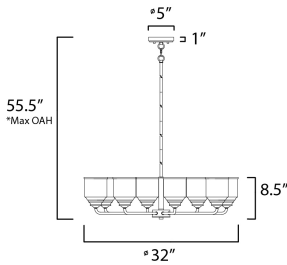

PRODUCT DESCRIPTION

A modest frame of steel tubing gently bends to support a cluster of Clear Seedy bell-shaped glass. Similarly the bobeches and other metal accents echo that traditional bell shape creating an instant classic. An easy choice with transitional appeal, choose from a variety of complimentary finishes including matte Black, Heritage Brass or Satin Nickel.

ADDITIONAL

ADJUSTABLE
SLOPE: 70
OPERATING TEMPERATURE:
-20°C (-4°F), 40°C (104°F)

*max overall height

MEASUREMENTS

- DIMENSION : 32" L x 32" W x 8.5" H
- MAX OAH : 55.5" OAH
- CANOPY : 5" W x 1" H x 5" L
- HANGING WEIGHT : 11.2 lb