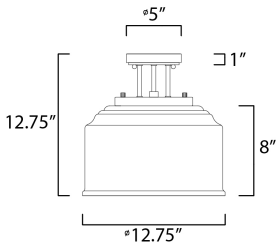

PRODUCT DESCRIPTION

A modest frame of steel tubing gently bends to support a cluster of Clear Seedy bell-shaped glass. Similarly the bobeches and other metal accents echo that traditional bell shape creating an instant classic. An easy choice with transitional appeal, choose from a variety of complimentary finishes including matte Black, Heritage Brass or Satin Nickel.

MEASUREMENTS

DIMENSION : 12.75" L x 12.75" W x 12.75" H
 CANOPY : 5" W x 1" H x 5" L
 HANGING WEIGHT : 5.5 lb

LAMPING

INPUT VOLTAGE : 120V
 BULB : 60W Incandescent E26 Medium , 180W Total
 BULB INCLUDED : (Not Included)