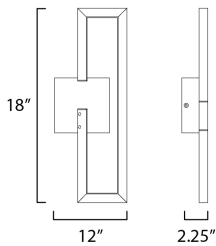

PRODUCT DESCRIPTION

A cubist work of art, the Penrose collection carefully calculates the structural form of a cube space when corners do not meet. This tracery of this shape is emphasized by its dedicated LED light source housed within aluminum channels and then cast in various directions. Available in Matte Black or Gold, this series is a feat of human engineering in design. Translating a mathematical challenge into a sculptural work of art with the function of delivering light to interior spaces.

MEASUREMENTS

DIMENSION : 7" W x 18" H x 2.25" Ext
 MAX OAH : 5" W x 5" H
 HANGING WEIGHT : 1.94 lb

LAMPING

LUMENS : 700 Rated (490 Del.)
 BULB : 14W LED DC Integrated , 14W Total
 BULB INCLUDED : (Integrated)
 DIMMABLE :
 CRI : 90 CRI
 COLOR_TEMP : 3000K