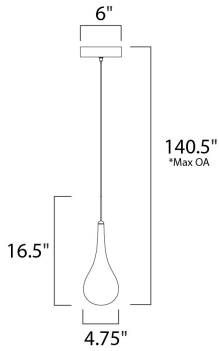

**PRODUCT DESCRIPTION**

The new Larmes features an extended profile Clear glass shade that screws on to a Satin Nickel mount. Long life G4 LED offers considerable light with dimming capabilities.

\*max overall height

**MEASUREMENTS**

DIMENSION : 4.75" L x 4.75" W x 11" H  
 MAX OAH : 140.5" OAH  
 CANOPY : 6" W x 1.5" H x 6" L  
 HANGING WEIGHT : 1.43 lb

**LAMPING**

INPUT VOLTAGE : 120V  
 LUMENS : 105 Rated  
 BULB : 1.5W LED 12V G4 , 2W Total  
 BULB INCLUDED : (Included)  
 DIMMABLE : Electronic Low Voltage (ELV)  
 CRI : 80+ CRI  
 COLOR\_TEMP : 3000K