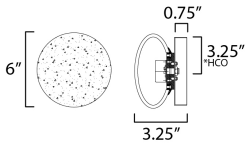

LAMPING

INPUT VOLTAGE : 120V
LUMENS : 480 Rated (260 Del.)
BULB : 6W LED AC Integrated , 6W Total
BULB INCLUDED : (Integrated)
DIMMABLE :
CRI : 90 CRI
COLOR_TEMP : 3000K
LIGHTING_DIRECTION : Omni