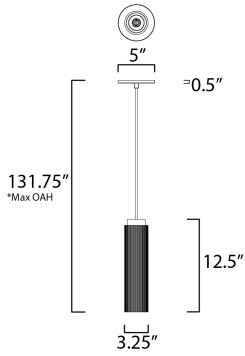

PRODUCT DESCRIPTION

Pleated cylinder shades casted in White plaster contrast matte Black structures that provide a crisp, contemporary design. JA8 Listed LED GU10 lamps included brightly illuminate spaces below with excellent color rendering. A surface mount option features a joint that can be positioned to direct the light for the added feature of directing the shades where needed.

MEASUREMENTS

DIMENSION : 3.25" L x 3.25" W x 12.5" H
 MAX OAH : 131.75" OAH
 CANOPY : 5" W x 0.5" H x 5" L
 HANGING WEIGHT : 5.73 lb

LAMPING

INPUT VOLTAGE : 120V
 LUMENS : 490 Rated (450 Del.)
 BULB : 7W LED GU10 , 7W Total
 BULB INCLUDED : (Included)
 DIMMABLE : Y
 CRI : 90 CRI
 COLOR_TEMP : 3000K