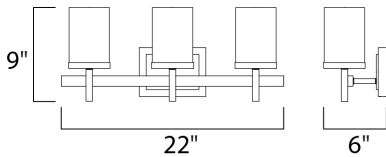

DIMENSION : 22" W x 9" H x 6" Ext  
 BACK PLATE : 6.5" W x 4.75" H x 6.25" HCO  
 HANGING WEIGHT : 5.5 lb

**LAMPING**

INPUT VOLTAGE : 120V  
 BULB : 60W Incandescent E26 Medium , 180W Total  
 BULB INCLUDED : (Not Included)  
 DIMMABLE : Yes