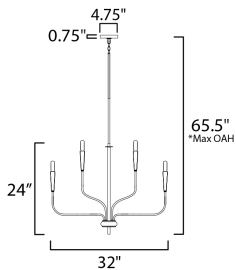

**PRODUCT DESCRIPTION**

A simple candle style chandelier is given a modern edge with tall tapered candle covers that sit at the ends of curved arms without a bobèche beneath them. Available in Satin Brass or Matte Black, the collection compliments many architectural interiors and allows for creative styling through the selection of lamp type. Pair with our T6 lamp for more modern, industrial flair or classic candelabra for a clean, transitional look. This series provides a convenient new take on the candle chandelier with subtle and unique design details.

\*max overall height

**MEASUREMENTS**

- DIMENSION : 32" L x 32" W x 24" H
- MAX OAH : 80" OAH
- CANOPY : 4.75" W x 0.75" H x 4.75" L
- HANGING WEIGHT : 6.65 lb

**LAMPING**

- INPUT VOLTAGE : 120V
- BULB : 60W Incandescent E12 Candelabra , 540W Total
- BULB INCLUDED : (Not Included)