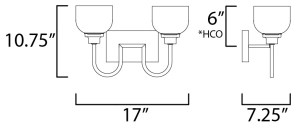

LAMPING

INPUT VOLTAGE : 120V
BULB : 60W Incandescent E26 Medium , 120W Total
BULB INCLUDED : (Not Included)
DIMMABLE : Yes
LIGHTING_DIRECTION : Omni