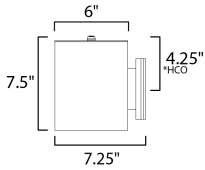

PRODUCT DESCRIPTION

The Outpost is a classic cylinder light which provides directional illumination without glare. Available in 3 sizes, the 2 light version has both up and down lighting, while the singular light has 1 direction lighting. Available in Architectural Bronze, Aluminum, or Black.