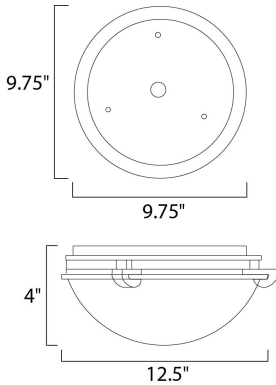

**MEASUREMENTS**

DIMENSION : 12.5" L x 12.5" W x 4" H  
 HANGING WEIGHT : 2.82 lb

**LAMPING**

INPUT VOLTAGE : 120V  
 BULB : 60W Incandescent E26 Medium , 120W Total  
 BULB INCLUDED : (Not Included)  
 DIMMABLE : Yes