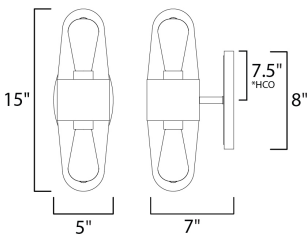

PRODUCT DESCRIPTION

Designed to perform in outdoor living spaces, the Lido collection is refined enough to also be at home indoors. The classic ring design finished in your choice of powder coated Black or Antique Pecan supports dome shaped diffusers of recycled Seedy glass which are blown to give a rustic, hand-crafted look. Vintage T6 lamps are included to complete the restoration appeal of this epic collection.

MEASUREMENTS

DIMENSION : 5" L 15" H x 7" Ext
BACK PLATE : 5" W x 8" H x 7.5" HCO
HANGING WEIGHT : 3.52 lb

LAMPING

INPUT VOLTAGE : 120V
BULB : 60W Incandescent E26 Medium , 120W Total
BULB INCLUDED : (Included)
DIMMABLE : Yes
LIGHTING_DIRECTION : Up/Down

FINISHES OPTION

- Antique Pecan / Black (APBK)
- Black (BK)

GLASS

Seedy CD

MATERIAL

Steel, Glass

RATINGS

cETLus
Damp Location

ADDITIONAL

INSTALL UP/DOWN: Down
SLOPE:
RATED LIFE NA Hours
OPERATING TEMPERATURE:
-20°C (-4°F), 40°C (104°F)

Always consult a qualified electrician before installing any lighting product.