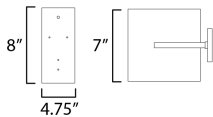

PRODUCT DESCRIPTION

Two-tone frames of Black or White with internal Gold frames provides a neoclassical approach to the squared coach lantern. The sconces jut out from the wall on well-defined trusses that add a contemporary element. Delivering a classic design that suits most exteriors, this collection adds interest in the interior contrasting frame of Gold that secures clear glass panes to diffuse the lamp within.