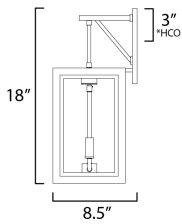

PRODUCT DESCRIPTION

Two-tone frames of Black or White with internal Gold frames provides a neoclassical approach to the squared coach lantern. The sconces jut out from the wall on well-defined trusses that add a contemporary element. Delivering a classic design that suits most exteriors, this collection adds interest in the interior contrasting frame of Gold that secures clear glass panes to diffuse the lamp within.