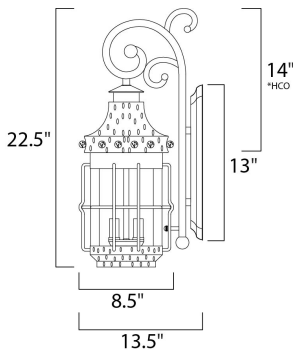

PRODUCT DESCRIPTION

Nantucket is a traditional, early American style collection from Maxim Lighting International in Country Forge finish with Seedy glass.