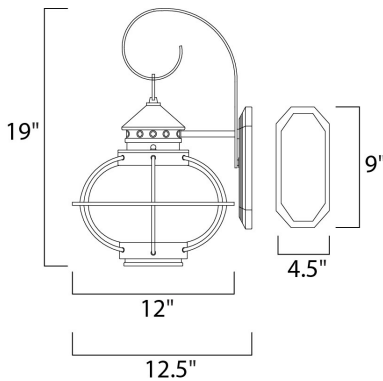

PRODUCT DESCRIPTION

Portsmouth is a traditional, early American style collection from Maxim Lighting International in Oil Rubbed Bronze finish with Seedy glass.

MEASUREMENTS

DIMENSION : 12" W x 19" H x 12.5" Ext
 BACK PLATE : 4.5" W x 9" H x 8" HCO
 HANGING WEIGHT : 1.32 lb

LAMPING

INPUT VOLTAGE : 120V
 BULB : 60W Incandescent E26 Medium , 60W Total
 BULB INCLUDED : (Not Included)
 DIMMABLE : Yes

FINISHES OPTION

 Oil Rubbed Bronze (OI)

GLASS

Seedy CD

MATERIAL

Aluminum, Glass