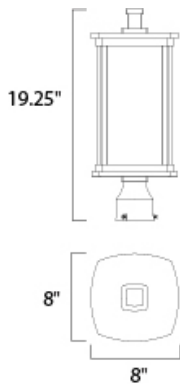

#### MEASUREMENTS

DIMENSION : 8" L x 8" W x 19.25" H  
HANGING WEIGHT : 7.7 lb