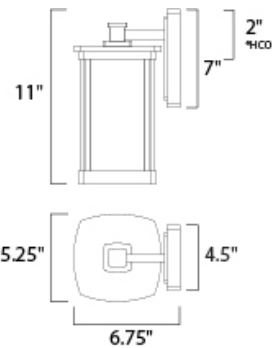

PRODUCT DESCRIPTION

Simple lines create a transitional style that fits a wide variety of exterior home design. Available in both Platinum or Bronze finish, Frosted Seedy or Clear Ribbed glass, or fluorescent, incandescent or LED lamping.

MEASUREMENTS

DIMENSION : 5.25" W x 11" H x 6.75" Ext
BACK PLATE : 4.5" W x 7" H x 2" HCO
HANGING WEIGHT : 2.97 lb

LAMPING

INPUT VOLTAGE : 120V
BULB : 60W Incandescent E26 Medium , 60W Total
BULB INCLUDED : (Not Included)
DIMMABLE : Yes

FINISHES OPTION

- Bronze (BZ)
- Platinum (PL)

GLASS

Frosted Seedy FS

MATERIAL

Aluminum, Glass

RATINGS

cETLus
Wet Location

ADDITIONAL

OPERATING TEMPERATURE:
-20°C (-4°F), 40°C (104°F)

Always consult a qualified electrician before installing any lighting product.