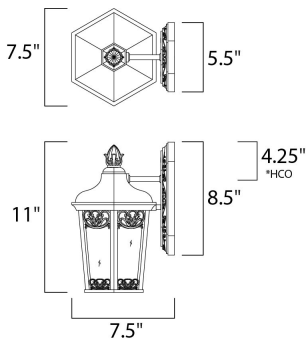

PRODUCT DESCRIPTION

Maxim Lighting's Lexington VX Collection is made with Vivex, a material twice the strength of resin, is non-corrosive, UV resistant and backed with a 5-Year Limited Warranty. Lexington VX features our Colonial Umber finish and Night Shade glass.

MEASUREMENTS

- DIMENSION : 7.5" W x 11" H x 7.5" Ext
- BACK PLATE : 5.5" W x 8.5" H x 4.25" HCO
- HANGING WEIGHT : 3.09 lb

LAMPING

- INPUT VOLTAGE : 120V
- BULB : 60W Incandescent E26 Medium , 60W Total
- BULB INCLUDED : (Not Included)
- DIMMABLE : Yes

FINISHES OPTION

- Colonial Umber (CU)

GLASS

Night Shade NS

MATERIAL

Vivex Resin Composite, Glass

RATINGS

cETLus
Wet Location

ADDITIONAL

OPERATING TEMPERATURE:
-20°C (-4°F), 40°C (104°F)

Always consult a qualified electrician before installing any lighting product.