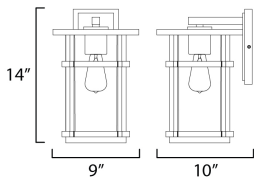

MEASUREMENTS

DIMENSION : 9" W x 14" H x 10" Ext
 BACK PLATE : 4.75" W x 8" H x 10" HCO
 HANGING WEIGHT : 4.4 lb

LAMPING

INPUT VOLTAGE : 120V
 BULB : 60W Incandescent E26 Medium , 60W Total
 BULB INCLUDED : (Not Included)
 DIMMABLE : Y