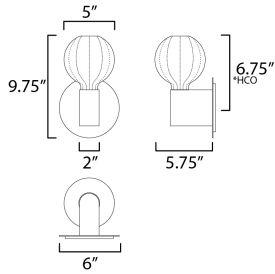

PRODUCT DESCRIPTION

MEASUREMENTS

DIMENSION : 5.75" L x 6" W x 9.75" H x 5.75" Ext
MAX OAH : 6" W x 0.25" H
HANGING WEIGHT : 6.6 lb

LAMPING

INPUT VOLTAGE : 120-277V
LUMENS : 260 Rated (180 Del.)
BULB : 2.5W LED PCB Integrated , 2W Total
BULB INCLUDED : (Integrated)
DIMMABLE : 3-in-1 Triac, ELV, or 0-10V
CRI : 90 CRI
COLOR_TEMP : 3000K
LIGHTING_DIRECTION : Omni

FINISHES OPTION

Brushed Aluminum (AL)

GLASS

Mirror Smoke MSK

MATERIAL

Aluminum,Steel

RATINGS

cETLus
Damp Location

ADDITIONAL

INSTALL UP/DOWN: Omni
SLOPE:
OPERATING TEMPERATURE:
-20°C (-4°F), 40°C (104°F)

Always consult a qualified electrician before installing any lighting product.