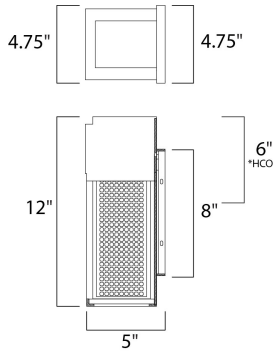

PRODUCT DESCRIPTION

MEASUREMENTS

DIMENSION : 4.75" W x 12" H x 5" Ext
BACK PLATE : 4.75" W x 8" H x 6" HCO
HANGING WEIGHT : 4.62 lb

LAMPING

INPUT VOLTAGE : 120V
LUMENS : 490 Rated
BULB : 7W LED PCB Integrated , 7W Total
BULB INCLUDED : (Integrated)
DIMMABLE : Triac CL
CRI : 80+ CRI
COLOR_TEMP : 3000K

FINISHES OPTION

- Galaxy Black / Stainless Steel (GBKSST)
- Galaxy Bronze / Rose Gold (GBZRG)

MATERIAL

Die Cast Aluminum

RATINGS

cETLus
Wet Location
DARKSKY

ADDITIONAL

OPERATING TEMPERATURE:
-20°C (-4°F), 40°C (104°F)

Always consult a qualified electrician before installing any lighting product.