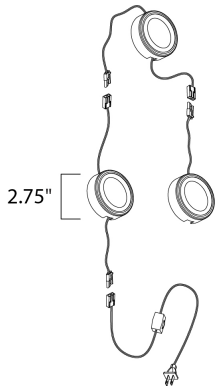

**PRODUCT DESCRIPTION**

The versatile MX-LD-AC LED disc features two piece aluminum construction that allowing for surface mounting all recessed. They are designed for daisy chain installation of up to 20 discs on one power supply. Fully dimmable with ELV and Triac dimmers. This combination of versatility, safety, energy efficiency and dimmability make the MX-LD-AC LED discs the smart choice for disc lighting.

**MEASUREMENTS**

DIMENSION : 2.75" L x 2.75" W x 1" H  
 HANGING WEIGHT : 1.3 lb

**LAMPING**

INPUT VOLTAGE : 120V  
 LUMENS : 250 Rated (200 Del.)  
 BULB : 4W LED AC Integrated , 12W Total  
 BULB INCLUDED : (Integrated)  
 DIMMABLE : Triac CL  
 CRI : 90+ CRI  
 COLOR\_TEMP : 2700K

**FINISHES OPTION**

-  Anodized Bronze (BRZ)
-  Satin Nickel (SN)
-  White (WT)

**MATERIAL**

Aluminum

**RATINGS**

cETLus  
 Dry Location

**ADDITIONAL**

OPERATING TEMPERATURE:  
 -20°C (-4°F), 40°C (104°F)