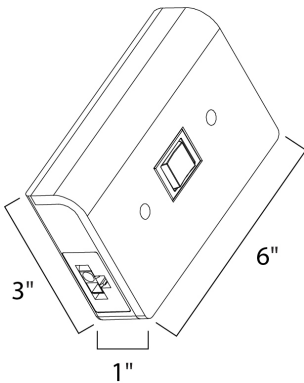

**PRODUCT DESCRIPTION**

The versatile MX-LD-AC LED disc features two piece aluminum construction that allowing for surface mounting all recessed. They are designed for daisy chain installation of up to 20 discs on one power supply. Fully dimmable with ELV and Triac dimmers. This combination of versatility, safety, energy efficiency and dimmability make the MX-LD-AC LED discs the smart choice for disc lighting.

**MEASUREMENTS**

DIMENSION : 4" L x 2.5" W x 1" H  
 HANGING WEIGHT : 0.26 lb

**LAMPING**

BULB :  
 DIMMABLE :

**FINISHES OPTION**

-  Black (BK)
-  White (WT)

**RATINGS**

cETLus  
 N/A Location