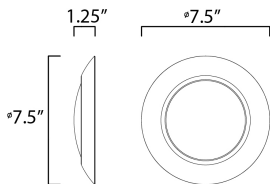

PRODUCT DESCRIPTION

This very compact LED flush mount directly installs on any 4" junction box and gives the look of a recessed trim. Constructed of Die Cast Aluminum, the Diverse luminaire is dimmable and approved for wet or damp locations so it can be used in virtually any ceiling application, including showers.

MEASUREMENTS

DIMENSION : 7.5" L x 7.5" W x 0.75" H
 HANGING WEIGHT : 0.39 lb

LAMPING

INPUT VOLTAGE : 120V
 LUMENS : 1,100 Rated (950 Del.)
 BULB : 12.5W LED AC Integrated , 12W Total
 BULB INCLUDED : (Integrated)
 DIMMABLE : ELV or Triac CL
 CRI : 90 CRI
 COLOR_TEMP : 3000K