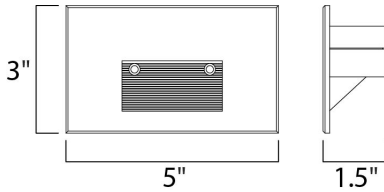

PRODUCT DESCRIPTION

Step and pathway lighting suitable for interior or exterior application. Designed to install into a single gang box and is line voltage so additional transformers are not needed. Available in Aluminum, White, Black, or Bronze and both horizontal wide beam or vertical narrow beam spread.

MEASUREMENTS

DIMENSION : 5" W x 3" H x 1.5" Ext
 MAX OAH : 3" W x 5" H
 HANGING WEIGHT : 0.77 lb

LAMPING

INPUT VOLTAGE : 120V
 LUMENS : 280 Rated (112 Del.)
 BULB : 4W LED PCB Integrated , 4W Total
 BULB INCLUDED : (Integrated)
 DIMMABLE : No
 CRI : 80+ CRI
 COLOR_TEMP : 3000K
 LIGHTING_DIRECTION : Down