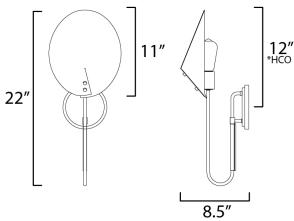

LAMPING

LUMENS : 560 Rated (450 Del.)
BULB : 6W LED ST58 , 6W Total
BULB INCLUDED : (Included)
CRI : 90 CRI
COLOR_TEMP : 2700K
LIGHTING_DIRECTION : Indirect