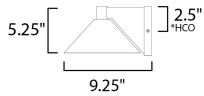

LAMPING

INPUT VOLTAGE : 120V
LUMENS : 560 Rated (400 Del.)
BULB : 8W LED AC Integrated , 8W Total
BULB INCLUDED : (Integrated)
DIMMABLE : Triac or ELV
CRI : 90 CRI
COLOR_TEMP : 3000K
LIGHTING_DIRECTION : Down