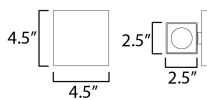

LAMPING

INPUT VOLTAGE : 120-277V
LUMENS : 1,400 Rated (1,120 Del.)
BULB : 7W LED DC Integrated , 14W Total
BULB INCLUDED : (Integrated)
DIMMABLE : Triac, 0-10V
CRI : 90 CRI
COLOR_TEMP : 3000K
LIGHTING_DIRECTION : Up & Down

FINISHES OPTION

- Architectural Bronze (ABZ)
- White (WT)

MATERIAL

Aluminum, Glass