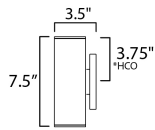

LAMPING

INPUT VOLTAGE : 120-277V
LUMENS : 1,400 Rated (1,120 Del.)
BULB : 7W LED DC Integrated , 14W Total
BULB INCLUDED : (Integrated)
DIMMABLE : Triac, 0-10V
CRI : 90 CRI
COLOR_TEMP : 3000K
LIGHTING_DIRECTION : Up & Down

FINISHES OPTION

- Architectural Bronze (ABZ)
- White (WT)

MATERIAL

Aluminum, Glass