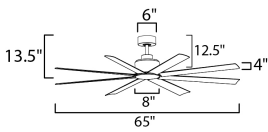

PRODUCT DESCRIPTION

Expansive blade spans of 65" ABS blades or 80" aluminum blades, the Condor soars as an outdoor rated fan. Clean design with a DC motor and strong airflow performance. Available in Matte Black, Matte White, or Brushed Aluminum. No light kit included. Paired with a DC wall control that does not get interrupted by various frequencies and uses novel 3-wire installations to provide reliable functionality.

MEASUREMENTS

DIMENSION : 65" L x 65" W x 13.5" H
 CANOPY : 6" W x 2.25" H x 6" L
 HANGING WEIGHT : 18.74 lb

LAMPING

INPUT VOLTAGE : 120V
 BULB : W , 0W Total

FINISHES OPTION

-  Black (BK)
-  Matte White (MW)
-  Satin Nickel (SN)