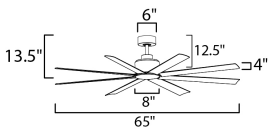

PRODUCT DESCRIPTION

Expansive blade spans of 65" ABS blades or 80" aluminum blades, the Condor soars as an outdoor rated fan. Clean design with a DC motor and strong airflow performance. Available in Matte Black, Matte White, or Brushed Aluminum. No light kit included. Paired with a DC wall control that does not get interrupted by various frequencies and uses novel 3-wire installations to provide reliable functionality.

MEASUREMENTS

DIMENSION : 65" L x 65" W x 13.5" H
 CANOPY : 6" W x 2.25" H x 6" L
 HANGING WEIGHT : 18.74 lb

LAMPING

INPUT VOLTAGE : 120V
 BULB : W , 0W Total

FINISHES OPTION

- Black (BK)
- Matte White (MW)
- Satin Nickel (SN)