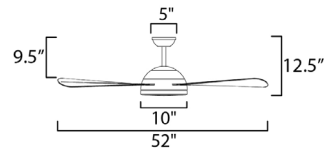

Indoor | AC Motor | ABS Blades

FCT88801WT
(Included)

FCT8881WT
*Sold Separately

SM868801
SM868802

LAMPING	DIMENSIONS	ENERGY INFO AT HIGH SPEED	DOWNRODS
24W LED E26, 120V COLOR TEMP: 3000K, CRI: 90+ LUMENS: 1m 1640 DELIVERED	52" D x 12.5" H BLADE: 3 x 23"	AIRFLOW: 4000 CFM AIRFLOW EFFECIENCY: 73 CFM / W ELECTRICITY USE: 38W	12" (FRD12) 18" (FRD18) 24" (FRD24) 36" (FRD36) 48" (FRD48) 60" (FRD60) 72" (FRD72)
24W LED E26, 120V COLOR TEMP: 3000K, CRI: 90+ LUMENS: 1m 1200 DELIVERED	52" D x 12.5" H BLADE: 3 x 23"	AIRFLOW: 4200 CFM AIRFLOW EFFECIENCY: 76 CFM / W ELECTRICITY USE: 39W	

FINISH & MATERIAL

- BLACK / BLACK (BK)
- SATIN NICKEL / SILVER (SN)
- OIL RUBBED BRONZE / WALNUT (OI)

BLADES

MATERIAL: ABS
PITCH: 26°

Includes:
6" Downrod

Always consult a qualified electrician before installing any lighting product.