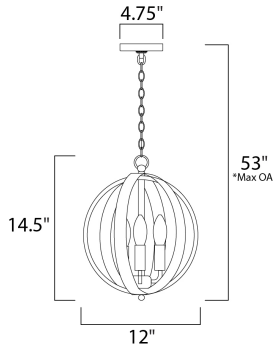

*max overall height

MEASUREMENTS

- DIMENSION : 12" L x 12" W x 14.5" H
- MAX OAH : 53" OAH
- CANOPY : 4.75" W x 0.75" H x 4.75" L
- HANGING WEIGHT : 5.72 lb

LAMPING

- INPUT VOLTAGE : 120V
- BULB : 60W Incandescent E12 Candelabra , 180W Total
- BULB INCLUDED : (Not Included)
- DIMMABLE : Yes