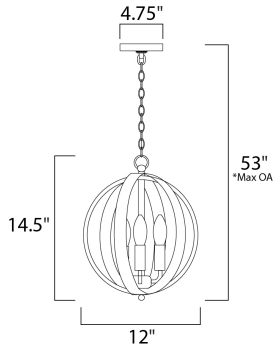

*max overall height

MEASUREMENTS

DIMENSION : 12" L x 12" W x 14.5" H
 MAX OAH : 53" OAH
 CANOPY : 4.75" W x 0.75" H x 4.75" L
 HANGING WEIGHT : 5.72 lb

LAMPING

INPUT VOLTAGE : 120V
 BULB : 60W Incandescent E12 Candelabra , 180W Total
 BULB INCLUDED : (Not Included)
 DIMMABLE : Yes