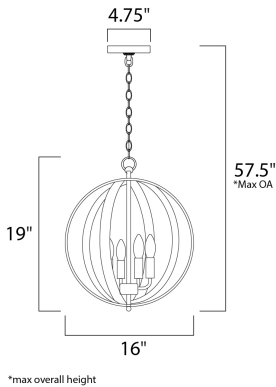

MEASUREMENTS

DIMENSION : 16" L x 16" W x 19" H
 MAX OAH : 57.5" OAH
 CANOPY : 4.75" W x 0.75" H x 4.75" L
 HANGING WEIGHT : 6.82 lb

LAMPING

INPUT VOLTAGE : 120V
 BULB : 60W Incandescent E12 Candelabra , 240W Total
 BULB INCLUDED : (Not Included)
 DIMMABLE : Yes