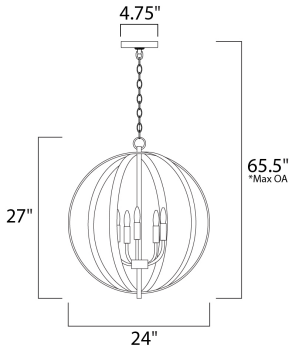

\*max overall height

**MEASUREMENTS**

- DIMENSION : 24" L x 24" W x 27" H
- MAX OAH : 65.5" OAH
- CANOPY : 4.75" W x 0.75" H x 4.75" L
- HANGING WEIGHT : 8.36 lb

**LAMPING**

- INPUT VOLTAGE : 120V
- BULB : 60W Incandescent E12 Candelabra , 300W Total
- BULB INCLUDED : (Not Included)
- DIMMABLE : Yes