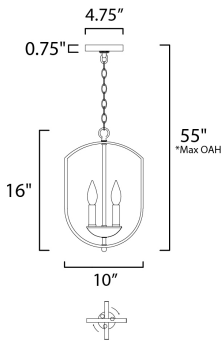

**FINISHES OPTION**

-  Black (BK)
-  Oil Rubbed Bronze (OI)
-  Satin Nickel (SN)

**MATERIAL**

Steel

**RATINGS**

cULus  
Dry Location

**ADDITIONAL**

SLOPE: 90  
OPERATING TEMPERATURE:  
-20°C (-4°F), 40°C (104°F)

**MEASUREMENTS**

- DIMENSION : 10" L x 10" W x 16" H
- MAX OAH : 55" OAH
- CANOPY : 4.75" W x 0.75" H x 4.75" L
- HANGING WEIGHT : 4.2 lb

**LAMPING**

- INPUT VOLTAGE : 120V
- BULB : 60W Incandescent E12 Candelabra , 180W Total
- BULB INCLUDED : (Not Included)
- DIMMABLE : Yes