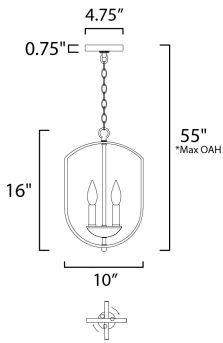

FINISHES OPTION

-  Black (BK)
-  Oil Rubbed Bronze (OI)
-  Satin Nickel (SN)

MATERIAL

Steel

RATINGS

cULus
Dry Location

ADDITIONAL

SLOPE: 90
OPERATING TEMPERATURE:
-20°C (-4°F), 40°C (104°F)

MEASUREMENTS

- DIMENSION : 10" L x 10" W x 16" H
- MAX OAH : 55" OAH
- CANOPY : 4.75" W x 0.75" H x 4.75" L
- HANGING WEIGHT : 4.6 lb

LAMPING

- INPUT VOLTAGE : 120V
- BULB : 60W Incandescent E12 Candelabra , 180W Total
- BULB INCLUDED : (Not Included)
- DIMMABLE : Yes