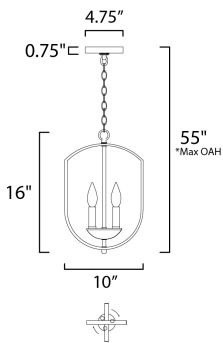

FINISHES OPTION

-  Black (BK)
-  Oil Rubbed Bronze (OI)
-  Satin Nickel (SN)

MATERIAL

Steel

RATINGS

cULus
Dry Location

ADDITIONAL

SLOPE: 90
OPERATING TEMPERATURE:
-20°C (-4°F), 40°C (104°F)

MEASUREMENTS

- DIMENSION : 10" L x 10" W x 16" H
- MAX OAH : 55" OAH
- CANOPY : 4.75" W x 0.75" H x 4.75" L
- HANGING WEIGHT : 4.6 lb

LAMPING

- INPUT VOLTAGE : 120V
- BULB : 60W Incandescent E12 Candelabra , 180W Total
- BULB INCLUDED : (Not Included)
- DIMMABLE : Yes