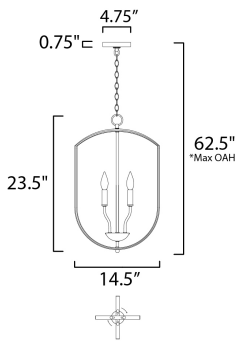

FINISHES OPTION

-  Black (BK)
-  Oil Rubbed Bronze (OI)
-  Satin Nickel (SN)

MATERIAL

Steel

RATINGS

cULus
Dry Location

ADDITIONAL

SLOPE: 90
OPERATING TEMPERATURE:
-20°C (-4°F), 40°C (104°F)

MEASUREMENTS

- DIMENSION : 14.5" L x 14.5" W x 23.5" H
- MAX OAH : 62.5" OAH
- CANOPY : 4.75" W x 0.75" H x 4.75" L
- HANGING WEIGHT : 7.17 lb

LAMPING

- INPUT VOLTAGE : 120V
- BULB : 60W Incandescent E12 Candelabra , 240W Total
- BULB INCLUDED : (Not Included)
- DIMMABLE : Yes