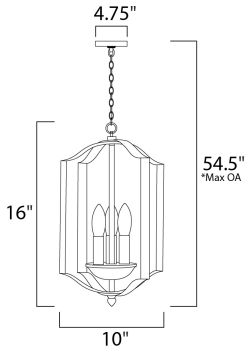

\*max overall height

**MEASUREMENTS**

- DIMENSION : 10" L x 10" W x 16" H
- MAX OAH : 54.5" OAH
- CANOPY : 4.75" W x 0.75" H x 4.75" L
- HANGING WEIGHT : 5.15 lb

**LAMPING**

- INPUT VOLTAGE : 120V
- BULB : 60W Incandescent E12 Candelabra , 180W Total
- BULB INCLUDED : (Not Included)
- DIMMABLE : Yes