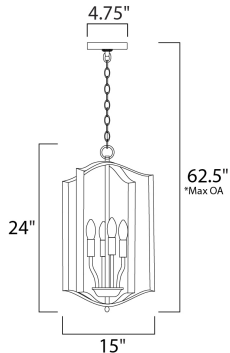

*max overall height

MEASUREMENTS

- DIMENSION : 15" L x 15" W x 24" H
- MAX OAH : 62.5" OAH
- CANOPY : 4.75" W x 0.75" H x 4.75" L
- HANGING WEIGHT : 5.5 lb

LAMPING

- INPUT VOLTAGE : 120V
- BULB : 60W Incandescent E12 Candelabra , 240W Total
- BULB INCLUDED : (Not Included)
- DIMMABLE : Yes