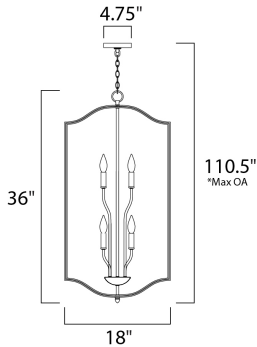

\*max overall height

**MEASUREMENTS**

- DIMENSION : 18" L x 18" W x 36" H
- MAX OAH : 110.5" OAH
- CANOPY : 4.75" W x 0.75" H x 4.75" L
- HANGING WEIGHT : 10.56 lb

**LAMPING**

- INPUT VOLTAGE : 120V
- BULB : 60W Incandescent E12 Candelabra , 360W Total
- BULB INCLUDED : (Not Included)
- DIMMABLE : Yes