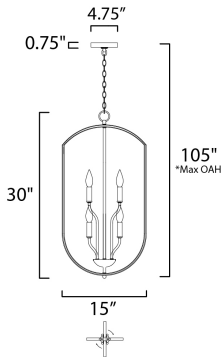

**FINISHES OPTION**

-  Black (BK)
-  Oil Rubbed Bronze (OI)
-  Satin Nickel (SN)

**MATERIAL**

Steel

**RATINGS**

cULus  
Dry Location

**ADDITIONAL**

SLOPE: 90  
OPERATING TEMPERATURE:  
-20°C (-4°F), 40°C (104°F)

**MEASUREMENTS**

- DIMENSION : 15" L x 15" W x 30" H
- MAX OAH : 105" OAH
- CANOPY : 4.75" W x 0.75" H x 4.75" L
- HANGING WEIGHT : 9.15 lb

**LAMPING**

- INPUT VOLTAGE : 120V
- BULB : 60W Incandescent E12 Candelabra , 360W Total
- BULB INCLUDED : (Not Included)
- DIMMABLE : Yes