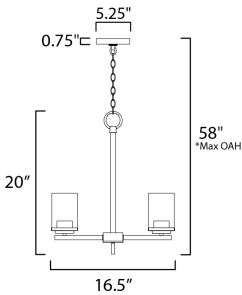

*max overall height

MEASUREMENTS

DIMENSION : 16.5" L x 16.5" W x 18" H
 MAX OAH : 56" OAH
 CANOPY : 5.12" W x 0.79" H x 5.12" L
 HANGING WEIGHT : 6.24 lb

LAMPING

INPUT VOLTAGE : 120V
 BULB : 60W Incandescent E26 Medium , 180W Total
 BULB INCLUDED : (Not Included)
 DIMMABLE : Y