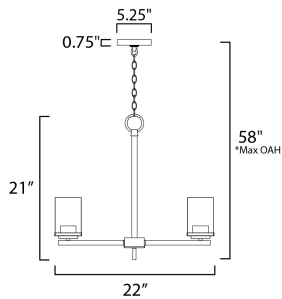

*max overall height

MEASUREMENTS

DIMENSION : 22" L x 22" W x 21" H
 MAX OAH : 58" OAH
 CANOPY : 5.25" W x 0.75" H x 5.25" L
 HANGING WEIGHT : 8.76 lb

LAMPING

INPUT VOLTAGE : 120V
 BULB : 60W Incandescent E26 Medium , 300W Total
 BULB INCLUDED : (Not Included)
 DIMMABLE : Y