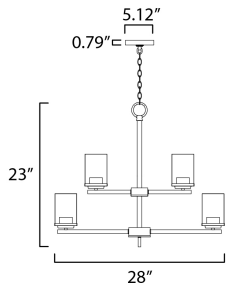

**MEASUREMENTS**

DIMENSION : 28" L x 28" W x 25" H  
 MAX OAH : 99" OAH  
 CANOPY : 5.25" W x 0.75" H x 5.25" L  
 HANGING WEIGHT : 13.27 lb

**LAMPING**

INPUT VOLTAGE : 120V  
 BULB : 60W Incandescent E26 Medium , 540W Total  
 BULB INCLUDED : (Not Included)  
 DIMMABLE : Y