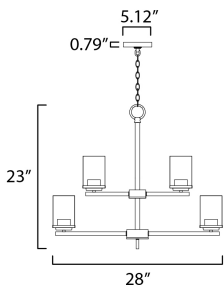

MEASUREMENTS

DIMENSION : 28" L x 28" W x 25" H
 MAX OAH : 99" OAH
 CANOPY : 5.25" W x 0.75" H x 5.25" L
 HANGING WEIGHT : 13.27 lb

LAMPING

INPUT VOLTAGE : 120V
 BULB : 60W Incandescent E26 Medium , 540W Total
 BULB INCLUDED : (Not Included)
 DIMMABLE : Y